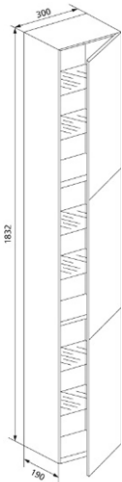

cuccoo built-in wall cabinet, front white all-glass VSG,
with six glass shelves

Intended use

- For drywall
- For installation in partial or room-height pre-wall installations
- For installation in room-high installation walls

Features

- Installation frame sendzimir galvanised
- Utilises the lost space in the pre-wall installation

Lieferumfang

- 3 doors
- Glass shelves set of 6
- Construction protection protects against moisture and dirt during the construction phase
- Fastening material