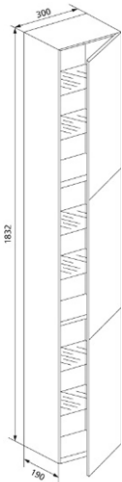

cuccoo built-in wall cabinet, white silk matt lacquered front,
with six glass shelves

Intended use

- For drywall
- For installation in partial or room-height pre-wall installations
- For installation in room-high installation walls

Features

- Installation frame sendzimir galvanised
- Utilises the lost space in the pre-wall installation

Scope of delivery

- 3 doors
- Glass shelves set of 6
- Construction protection protects against moisture and dirt during the construction phase
- Fastening material