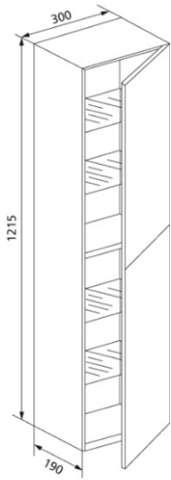

cuccoo built-in wall cabinet, front white all-glass VSG,
with four glass shelves

Intended use

- For drywall
- For installation in partial or room-height pre-wall installations
- For installation in room-high installation walls

Features

- Installation frame sendzimir galvanised
- Utilises the lost space in the pre-wall installation

Scope of delivery

- Glass shelves set of 4
- Construction protection protects against moisture and dirt during the construction phase
- Fastening material