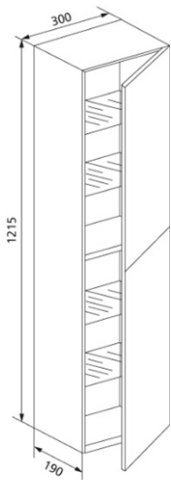

**cuccoo** built-in wall cabinet, front painted to RAL,  
with four glass shelves

**Intended use**

- For drywall
- For installation in partial or room-height pre-wall installations
- For installation in room-high installation walls

**Features**

- Installation frame sendzimir galvanised
- Utilises the lost space in the pre-wall installation

**Scope of delivery**

- Glass shelves set of 4
- Construction protection protects against moisture and dirt during the construction phase
- Fastening material