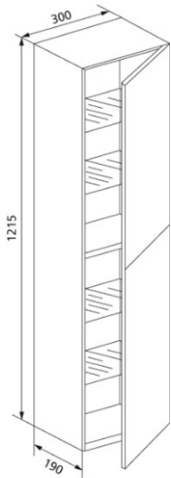

cuccoo built-in wall cabinet, white silk matt lacquered front,
with four glass shelves

Intended use

- For drywall
- For installation in partial or room-height pre-wall installations
- For installation in room-high installation walls

Features

- Installation frame sendzimir galvanised
- Utilises the lost space in the pre-wall installation

Scope of delivery

- Glass shelves set of 4
- Construction protection protects against moisture and dirt during the construction phase
- Fastening material