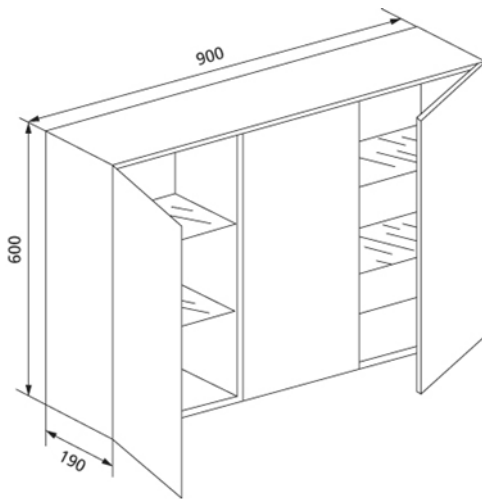

cuccoo built-in wall cabinet, front painted to RAL,
with six glass shelves, 3 doors

Intended use

- For drywall
- For installation in partial or room-height pre-wall installations
- For installation in room-high installation walls

Features

- Installation frame sendzimir galvanised
- Utilises the lost space in the pre-wall installation

Scope of delivery

- Glass shelves set of 6
- Construction protection protects against moisture and dirt during the construction phase
- Fastening material