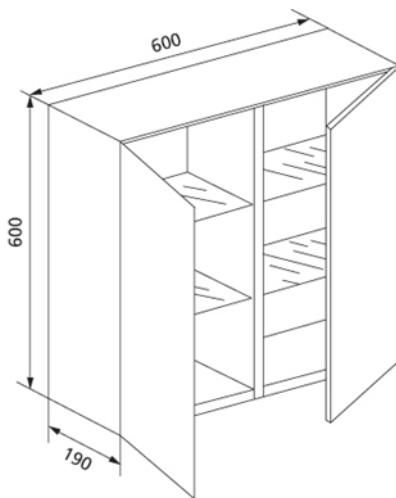

cuccoo built-in wall cabinet, front white all-glass VSG, with four glass shelves

Intended use

- For drywall
- For installation in partial or room-height pre-wall installations
- For installation in room-high installation walls

Features

- Installation frame sendzimir galvanised
- Utilises the lost space in the pre-wall installation

Scope of delivery

- Glass shelves set of 4
- Construction protection protects against moisture and dirt during the construction phase
- Fastening material