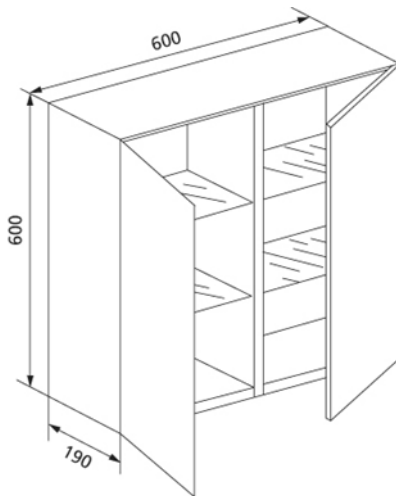

**cuccoo** built-in wall cabinet, front painted to RAL, with four glass shelves

**Intended use**

- For drywall
- For installation in partial or room-height pre-wall installations
- For installation in room-high installation walls

**Features**

- Installation frame sendzimir galvanised
- Utilises the lost space in the pre-wall installation

**Scope of delivery**

- Glass shelves set of 4
- Construction protection protects against moisture and dirt during the construction phase
- Fastening material