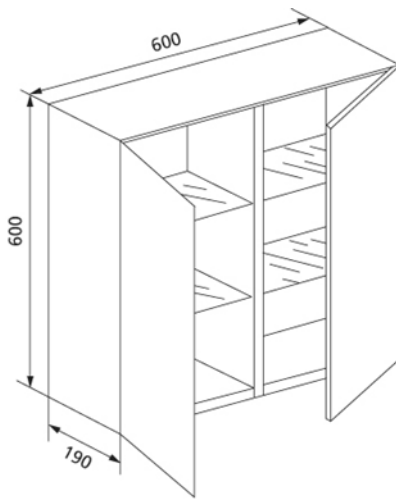

cuccoo built-in wall cabinet, white silk matt lacquered front,
with four glass shelves

Intended use

- For drywall
- For installation in partial or room-height pre-wall installations
- For installation in room-high installation walls

Features

- Installation frame sendzimir galvanised
- Utilises the lost space in the pre-wall installation

Scope of delivery

- Glass shelves set of 4
- Construction protection protects against moisture and dirt during the construction phase
- Fastening material