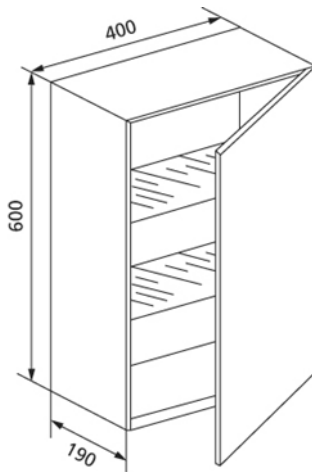

**cuccoo** built-in wall cabinet, front white all-glass VSG, with two glass shelves

**Intended use**

- For drywall
- For installation in partial or room-height pre-wall installations
- For installation in room-high installation walls

**Features**

- Installation frame sendzimir galvanised
- Utilises the lost space in the pre-wall installation

**Scope of delivery**

- Glass shelves set of 2
- Construction protection protects against moisture and dirt during the construction phase
- Fastening material