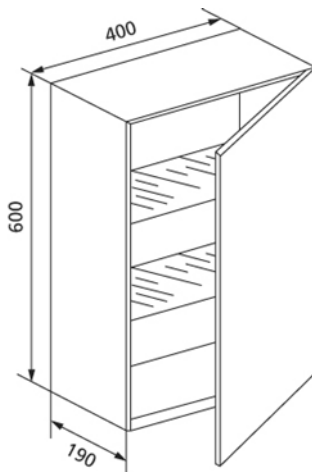

**cuccoo** built-in wall cabinet, white silk matt lacquered front,  
with two glass shelves

**Intended use**

- For drywall
- For installation in partial or room-height pre-wall installations
- For installation in room-high installation walls

**Features**

- Installation frame sendzimir galvanised
- Utilises the lost space in the pre-wall installation

**Scope of delivery**

- Glass shelves set of 2
- Construction protection protects against moisture and dirt during the construction phase
- Fastening material