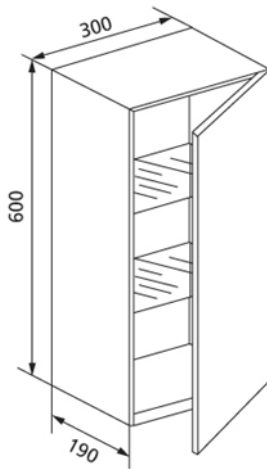

cuccoo built-in wall cabinet, front painted to RAL, with two glass shelves

Intended use

- For drywall
- For installation in partial or room-height pre-wall installations
- For installation in room-high installation walls

Features

- Installation frame sendzimir galvanised
- Utilises the lost space in the pre-wall installation

Scope of delivery

- Glass shelves set of 2
- Construction protection protects against moisture and dirt during the construction phase
- Fastening material