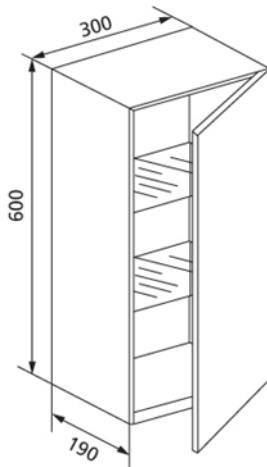

cuccoo built-in wall cabinet, white silk matt lacquered front,
with two glass shelves

Intended use

- For drywall
- For installation in partial or room-height pre-wall installations
- For installation in room-high installation walls

Features

- Installation frame sendzimir galvanised
- Utilises the lost space in the pre-wall installation

Scope of delivery

- Glass shelves set of 2
- Construction protection protects against moisture and dirt during the construction phase
- Fastening material