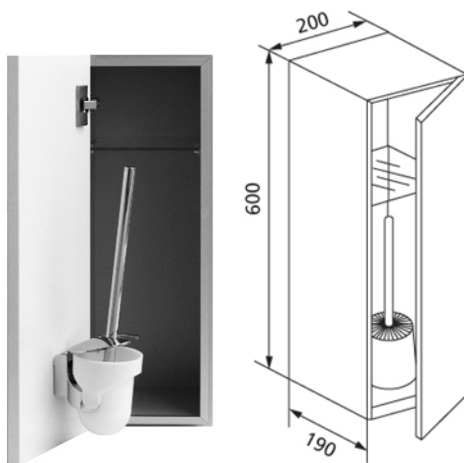

cuccoo built-in wall cabinet, front painted to RAL, with one glass shelve,
with toilet brush

Intended use

- For drywall
- For installation in partial or room-height pre-wall installations
- For installation in room-high installation walls

Features

- Installation frame sendzimir galvanised
- Utilises the lost space in the pre-wall installation

Lieferumfang

- one glass shelve
- toilet brush
- Construction protection protects against moisture and dirt during the construction phase
- Fastening material