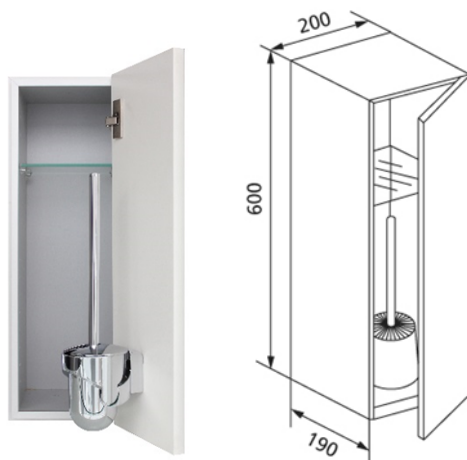

cuccoo Built-in wall cabinet with white silk matt lacquered front, with one glass shelf, with toilet brush

Intended use

- For drywall
- For installation in partial or room-height pre-wall installations
- For installation in room-high installation walls

Features

- Installation frame sendzimir galvanised
- Utilises the lost space in the pre-wall installation

Scope of delivery

- Glass shelves set of 1 piece
- WC brush
- Construction protection protects against moisture and dirt during the construction phase
- fixing material

Make: Burda
Type: BS+
Item no.: 403055