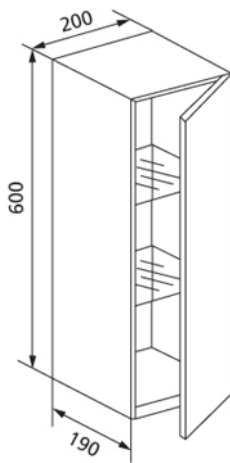

**cuccoo** built-in wall cabinet, front white all-glass VSG, with two glass shelves

**Intended use**

- For drywall
- For installation in partial or room-height pre-wall installations
- For installation in room-high installation walls

**Features**

- Installation frame sendzimir galvanised
- Utilises the lost space in the pre-wall installation

**Scope of delivery**

- Glass shelves set of 2
- Construction protection protects against moisture and dirt during the construction phase
- Fastening material