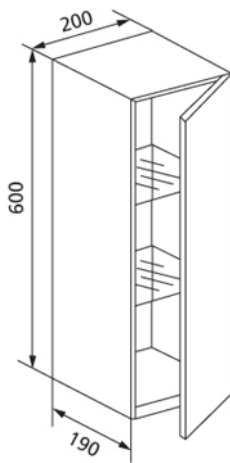

cuccoo built-in wall cabinet, front painted to RAL, with two glass shelves

Intended use

- For drywall
- For installation in partial or room-height pre-wall installations
- For installation in room-high installation walls

Features

- Installation frame sendzimir galvanised
- Utilises the lost space in the pre-wall installation

Scope of delivery

- Glass shelves set of 2
- Construction protection protects against moisture and dirt during the construction phase
- Fastening material