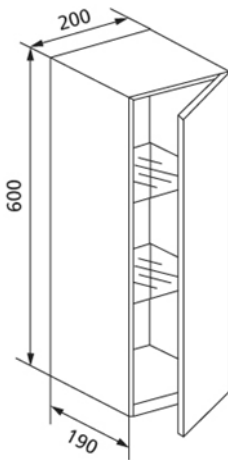

**cuccoo** built-in wall cabinet, white silk matt lacquered front,  
with two glass shelves

**Intended use**

- For drywall
- For installation in partial or room-height pre-wall installations
- For installation in room-high installation walls

**Features**

- Installation frame sendzimir galvanised
- Utilises the lost space in the pre-wall installation

**Scope of delivery**

- Glass shelves set of 2
- Construction protection protects against moisture and dirt during the construction phase
- Fastening material