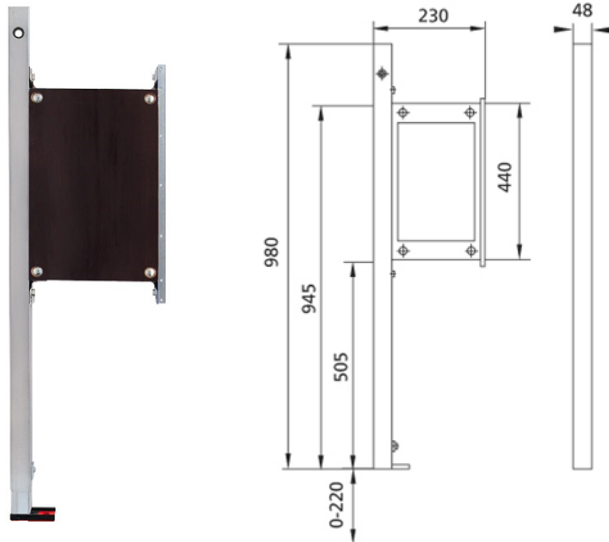

BS+ element left for support and grab rails, barrier-free

Sound-insulated with optional premium wall brackets for pre-wall mounting

Intended use

- For drywall construction
- For installation in partial or room-height pre-wall installations
- For installation in room-height installation walls
- Suitable for barrier-free construction
- For fixing support and grab rails
- For fixing urinal partitions, shower partitions and wall cabinets
- For floor structures 0-22 cm

Features

- Self-supporting sendzimir galvanized and soundproofed steel frame 48 mm
- Footrests galvanized, adjustable 0-22 cm
- Plastic feet rotatable, depth suitable for installation in U-profiles UW 50 and UW 75
- Mounting plate made of plywood, waterproof glued, height-adjustable

Scope of delivery

- Fastening material

Make: Burda
Type: BS+
Item no.: 240044