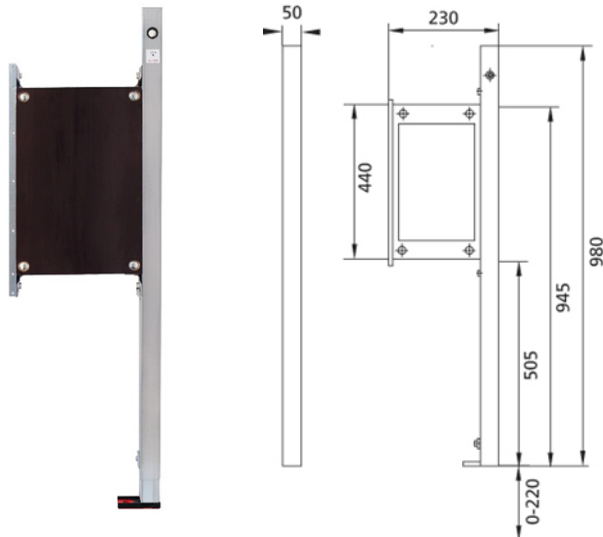

BS+ element right for support and grab rails, barrier-free

Sound-insulated with optional premium wall brackets for pre-wall mounting

Intended use

- For drywall construction
- For installation in partial or room-height pre-wall installations
- For installation in room-height installation walls
- Suitable for barrier-free construction
- For fixing support and grab rails
- For fixing urinal partitions, shower partitions and wall cabinets
- For floor structures 0-22 cm

Features

- Self-supporting sendzimir galvanized and soundproofed steel frame 48 mm
- Footrests galvanized, adjustable 0-22 cm
- Plastic feet rotatable, depth suitable for installation in U-profiles UW 50 and UW 75
- Mounting plate made of plywood, waterproof glued, height-adjustable

Scope of delivery

- Fastening material

Make: Burda
Type: BS+
Item no.: 240043