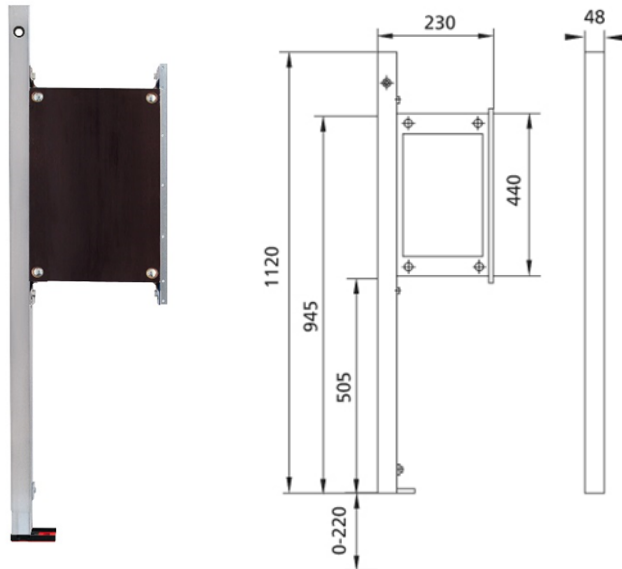

BS+ element left for support and grab rails, barrier-free

Sound-insulated with optional premium wall brackets for pre-wall mounting

Intended use

- For drywall construction
- For installation in partial or room-height pre-wall installations
- For installation in room-height installation walls
- Suitable for barrier-free construction
- For fixing support and grab rails
- For fixing urinal partitions, shower partitions and wall cabinets
- For floor structures 0-22 cm

Features

- Self-supporting sendzimir galvanized and soundproofed steel frame 48 mm
- Footrests galvanized, adjustable 0-22 cm
- Plastic feet rotatable, depth suitable for installation in U-profiles UW 50 and UW 75
- Mounting plate made of plywood, waterproof glued, height-adjustable

Scope of delivery

- Fastening material

Make: Burda
Type: BS+
Item no.: 240024