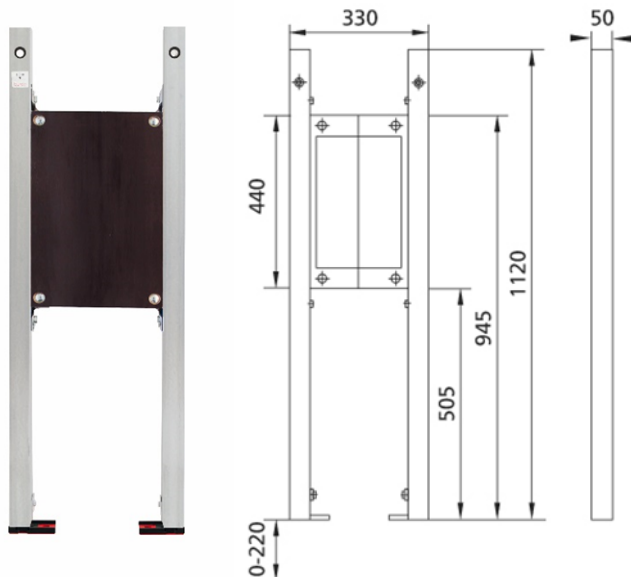

BS+ element for support and grab rails, barrier-free

Sound-insulated with optional premium wall brackets for pre-wall mounting

Intended use

- For drywall
- For installation in partial or room-height pre-wall installations
- For installation in room-high installation walls
- Suitable for barrier-free construction
- For attaching support and grab rails
- For fixing urinal partitions, shower partitions and wall cabinets
- For floor constructions 0-22 cm

Feature

- Self-supporting sendzimir galvanized and soundproofed steel frame 48 mm
- Galvanized footrests, adjustable 0-22 cm
- plastic feet rotatable, depth suitable for installation in U-profiles UW 50 and UW 75
- Mounting plate made of plywood, waterproof glued, height-adjustable

Scope of delivery

- fixing material

Make: Burda
Type: BS+
Item no.: 240022