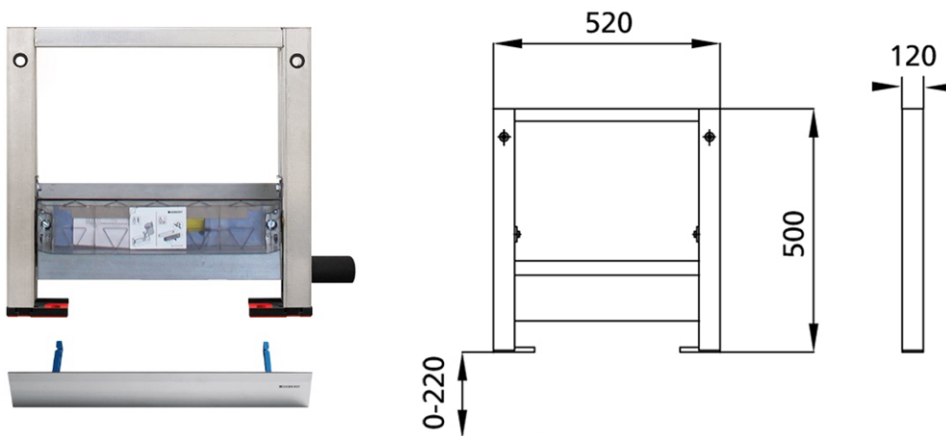

BS+ element for shower, with wall drain

Sound-insulated with optional premium wall brackets for pre-wall mounting

Intended use

- For drywall
- For installation in partial or room-height pre-wall installations
- For installation in room-high installation walls
- For floor constructions 0-22 cm

Eigenschaften

- Self-supporting sendzimir galvanized and soundproofed steel frame 48 mm
- Footrests galvanized, adjustable 0-22 cm
- Plastic feet rotatable, depth suitable for installation in U-profiles UW 50 and UW 75
- Height-adjustable traverses
- Element height-adjustable, siphon inlet height adjustable
- Pre-assembled sealing film
- For floor constructions 0-22 cm

Scope of delivery

- Sealing material
- fixing material

Make: Burda
Type: BS+
Item no.: 230125