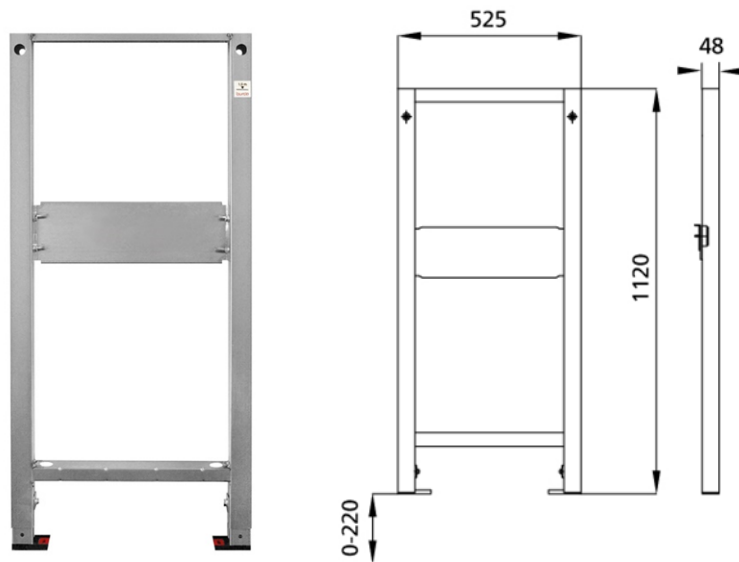

**BS+** element for shower and bath, wall faucet surface mounted

**Sound-insulated with optional premium wall brackets for pre-wall mounting**

**Intended use**

- For drywall
- For installation in partial or room-height pre-wall installations
- For installation in room-high installation walls
- For surface mounted wall fittings
- For floor constructions 0-22 cm

**Features**

- Self-supporting sendzimir galvanized and soundproofed steel frame 48 mm
- Footrests galvanized, adjustable 0-22 cm
- Plastic feet rotatable, depth suitable for installation in U-profiles UW 50 and UW 75
- Crossbars height adjustable

**Scope of delivery**

- 2 sound insulation pads
- fixing material

Make: Burda

Type: BS+

Item no.: 230108.99