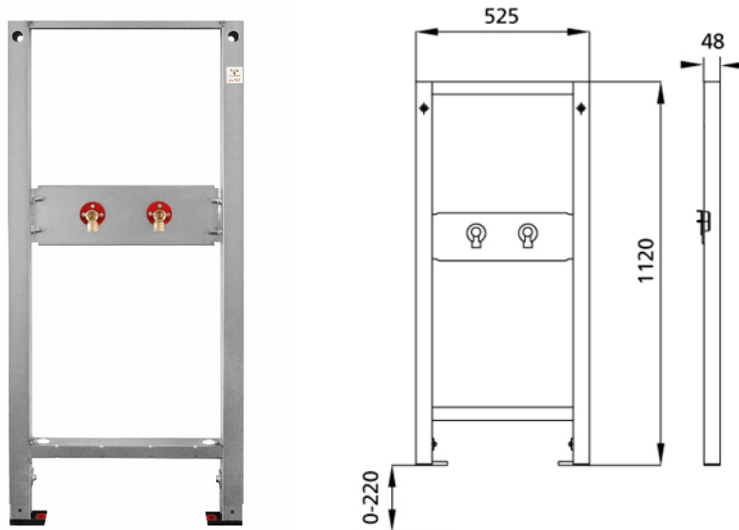

BS+ element for shower and bath, wall faucet surface mounted

Sound-insulated with optional premium wall brackets for pre-wall mounting

Intended use

- For drywall
- For installation in partial or room-height pre-wall installations
- For installation in room-high installation walls
- For surface mounted wall fittings
- For floor constructions 0-22 cm

Features

- Self-supporting sendzimir galvanized and soundproofed steel frame 48 mm
- Footrests galvanized, adjustable 0-22 cm
- Plastic feet rotatable, depth suitable for installation in U-profiles UW 50 and UW 75
- Crossbars height adjustable

Scope of delivery

- 2 Wall angle R 1/2
- 2 sound insulation pads
- fixing material

Make: Burda

Type: BS+

Item no.: 230108.00