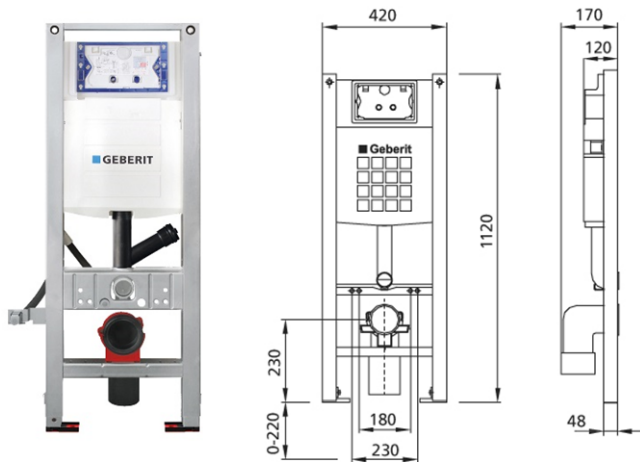

BS+ WC element for wall-hung WC, 112 cm with concealed cistern Geberit Sigma for operation from the front, for dual flush for odour extraction with exhaust air

Sound-insulated with optional premium wall brackets for pre-wall mounting

Features

- Self-supporting sendzimir galvanized and soundproofed steel frame 48 mm
- Frame prepared to accommodate WC power bearings for WC ceramics with a small support area
- Frame width reduced for positioning support and grab rails next to the element
- WC installation height adjustable in the shell construction phase 41-46 cm
- Footrests galvanized, adjustable 0-22 cm
- Plastic feet rotatable, depth suitable for installation in U-profiles UW 50 and UW 75
- Connecting elbow can be mounted in various depth positions without tools
- Fastening connection elbow soundproofed
- Concealed cistern with front operation, condensation water insulated
- Immediate flushing possible with factory setting
- External odour extraction with DN 50 mm connection sleeve can be connected via flush pipe bend
- Installation and service work on the concealed cistern without tools
- Water connection at the back or top center
- Building protection for service opening protects against moisture and dirt
- Protection for service opening can be cut to length
- Suitable for Duravit Sensowash
- Equipped with empty pipe for water supply line for connection of Geberit AquaClean devices
- Suitable for all flush buttons of the Sigma series (except Sigma40)
- Suitable for insertion of cleaning cubes

Scope of delivery

- Water connection R 1/2, with integrated angle valve and handwheel
- Building protection for service opening
- 2 Protective plugs
- Connection set for WC, DN 90 mm
- Connecting elbow made of PE-HD, DN 90 mm
- Transition sleeve made of PE-HD, DN 90/110 mm
- 2 threaded rods M12
- Fastening material