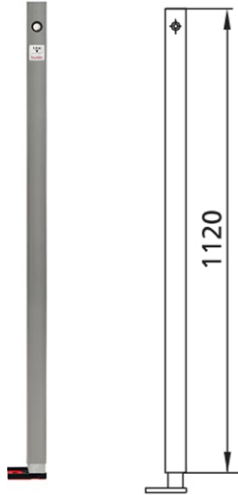

**BS+ Side end panel right/left**

**Sound-insulated with optional premium wall brackets for pre-wall mounting**

**Intended use**

- For drywall
- For installation in partial or room-height pre-wall installations
- For installation in room-high installation walls
- For floor constructions 0-22 cm

**Features**

- Self-supporting sendzimir galvanized and soundproofed steel frame 48 mm
- Footrests galvanized, adjustable 0-22 cm

Make: Burda  
Type: BS+  
Item no.: 219001