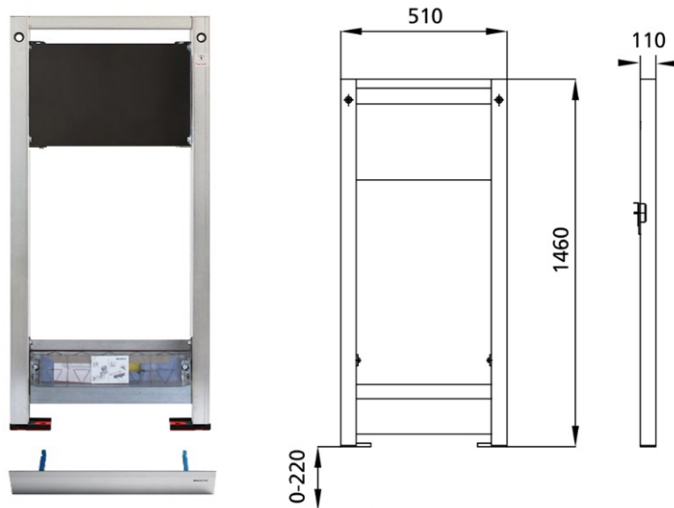

**BS+** element for shower, with wall drain DN 40, concealed wall fitting

**Sound-insulated with optional premium wall brackets for pre-wall mounting**

**Intended use**

- For drywall
- For installation in partial or room-height pre-wall installations
- For installation in room-high installation walls
- For concealed fittings Ideal Standard Easy-Box #A1000NU, Kludi Flexx-Boxx #88077, Hansa Varox #4000, HansGrohe iBox #01800180 and Herzbach LOGIC #11.100100.1.09
- For floor constructions 0-22 cm

**Features**

- Self-supporting sendzimir galvanized and soundproofed steel frame 48 mm
- Footrests galvanized, adjustable 0-22 cm
- Plastic feet rotatable, depth suitable for installation in U-profiles UW 50 and UW 75
- Height-adjustable traverses
- Element height-adjustable, siphon inlet height adjustable
- Pre-assembled sealing film
- For floor constructions 0-22 cm

**Scope of delivery**

- Outlet connection PE-HD DN 40 mm
- Sealing material
- fixing material

Make: Burda  
Type: BS+  
Item no.: 218010