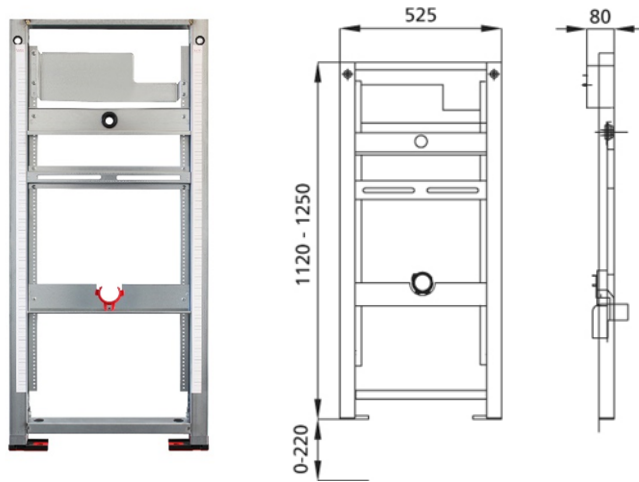

**BS+** element for urinal, 112-125 cm, universal for Keramag Flushcontrol

**Sound-insulated with optional premium wall brackets for pre-wall mounting**

**Intended use**

- For drywall
- For installation in partial or room-height pre-wall installations
- For installation in room-high installation walls
- For mounting urinals
- For floor constructions 0-22 cm

**Features**

- Self-supporting sendzimir galvanized and soundproofed steel frame 48 mm
- Footrests galvanized, adjustable 0-22 cm
- Plastic feet rotatable, depth suitable for installation in U-profiles UW 50 and UW 75
- Element height adjustable to urinal
- For Keramag Flushcontrol
- Wall duct
- Water connection
- Height-adjustable attachment for inlet
- Connection bend can be mounted without tools
- Fastening connection bend soundproofed
- Urinal fastening M8, width and height adjustable
- Crossbars height adjustable

**Scope of delivery**

- Wall duct R ½
- 1 protective plug
- connecting elbow made of PE-HD, DN 63/50 mm
- protective cap
- seal DN 57/50 mm
- 2 threaded rods M8
- fixing material

Make: Burda  
Type: BS+  
Item no.: 214856