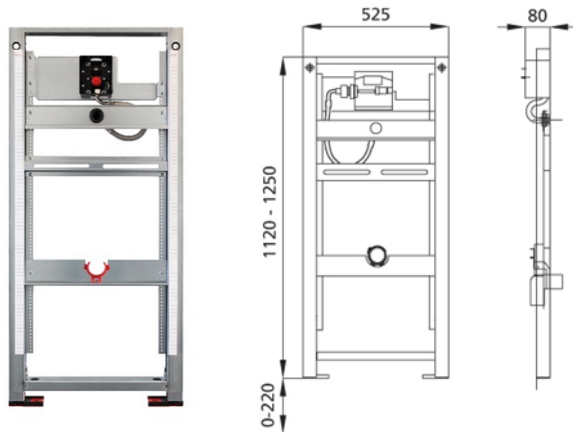

BS+ element for urinal, 112-125 cm, universal with Burda shell set U-05/06

Sound-insulated with optional premium wall brackets for pre-wall mounting

Intended use

- For drywall
- For installation in partial or room-height pre-wall installations
- For installation in room-high installation walls
- For mounting urinals
- For floor constructions 0-22 cm

Features

- Self-supporting sendzimir galvanized and soundproofed steel frame 48 mm
- Footrests galvanized, adjustable 0-22 cm
- Plastic feet rotatable, depth suitable for installation in U-profiles UW 50 and UW 75
- Element height adjustable to urinal
- With Burda U-05/06 flush valve
- Suitable flush plates BurdaTronic U-06 (manual actuation)
- Water connection on the concealed housing
- Water connection
- Shut-off valve with throttle, pre-assembled
- Styrofoam construction protection for service opening
- Flexible flushing hose
- Height-adjustable attachment for DN 32 mm inlet
- Connection elbow can be fitted without tools
- Sound-insulated connection elbow fixing
- Urinal fastening M8, width and height adjustable
- Traverses height-adjustable

Scope of delivery

- Connection angle R 1/2
- Building protection with polystyrene block
- Connecting pipe between inlet DN 32 mm and urinal, with seal on urinal
- 1 protective plug
- connection elbow made of PE-HD, DN 63/50 mm
- protective cap
- seal DN 57/50 mm
- Urinal siphon DN 50 mm, with seal on urinal
- 2 threaded rods M8
- fixing material

Make: Burda
Type: BS+
Item no.: 214029