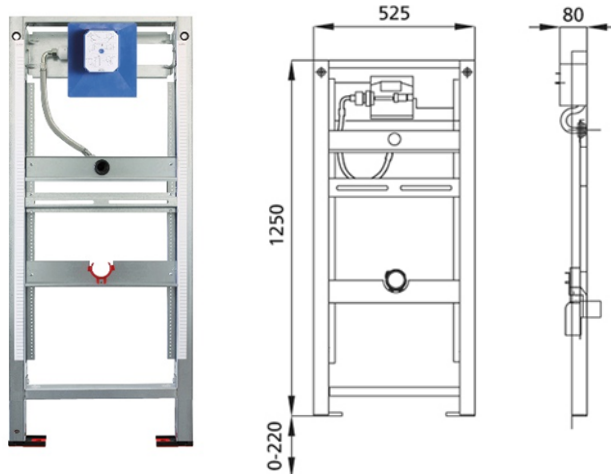

**BS+** element for urinal, 112-125 cm, universal  
with GroheDAL Rapido U-shell set for GroheDAL manual release  
or infrared urinal electronics

**Sound-insulated with optional premium wall brackets for pre-wall mounting**

#### Intended use

- For drywall
- For installation in partial or room-height pre-wall installations
- For installation in room-high installation walls
- For mounting urinals
- For the installation of GroheDAL urinal flush plates
- For floor constructions 0-22 cm

#### Features

- Self-supporting sendzimir galvanized and soundproofed steel frame 48 mm
- Footrests galvanized, adjustable 0-22 cm
- Plastic feet rotatable, depth suitable for installation in U-profiles UW 50 and UW 75
- Element height adjustable to urinal
- Universal flush-mounted housing for GroheDAL manual release or infrared urinal electronics
- Connection terminal for electrical connection in flush-mounted housing
- Water connection on the flush-mounted housing
- Shut-off valve with throttle, pre-assembled
- Construction protection for service opening can be cut to length without tools
- Flexible flushing hose
- Height-adjustable attachment for DN 32 mm inlet
- Connection elbow can be fitted without tools
- Sound-insulated connection elbow fastening
- Urinal fastening M8, width and height adjustable
- Traverses height-adjustable

#### Scope of delivery

- Connection angle R 1/2
- Building protection with cover
- Connecting pipe between inlet DN 32 mm and urinal, with seal on urinal
- 1 protective plug
- Connection elbow made of PE-HD, DN 63/50 mm
- Protective cap
- Seal DN 57/50 mm
- Urinal siphon DN 50 mm, with seal on urinal
- 2 threaded rods M8
- Fixing material