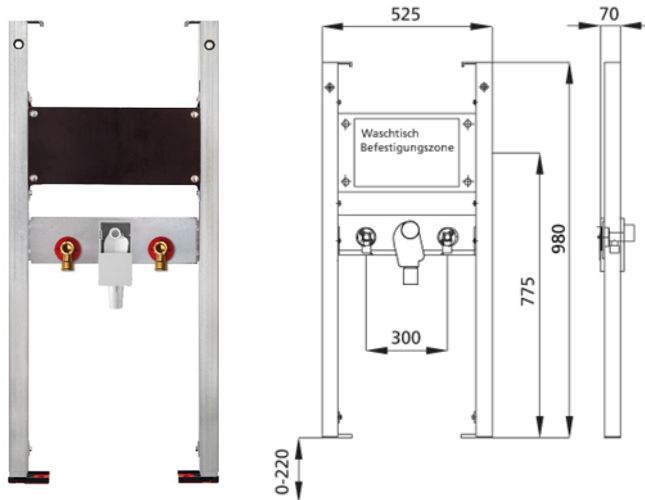

**BS+** element for washbasin, 98 cm for stand fitting, barrier-free concealed siphon Geberit, version for Paracelsus / Vitalis

**Sound-insulated with optional premium wall brackets for pre-wall mounting**

#### Intended use

- For drywall
- For installation in partial or room-height pre-wall installations
- For installation in room-high installation walls
- For mounting washbasins
- for floor-standing fittings
- For floor constructions 0-22 cm

#### Features

- Self-supporting sendzimir galvanized and soundproofed steel frame 48 mm
- Galvanized footrests, adjustable 0-22 cm
- Plastic feet rotatable, depth suitable for installation in U-profiles UW 50 and UW 75
- mounting distance washbasin up to 37,5 cm
- Concealed odour trap with optimum flow control and high self-cleaning capability

#### Scope of delivery

- 2 connection angle R 1/2
- 2 sound insulation pads
- 2 insulation sleeves
- Concealed odour trap
- Connection bend and cover chrome
- 2 hanger bolts M10
- fixing material

Make: Burda