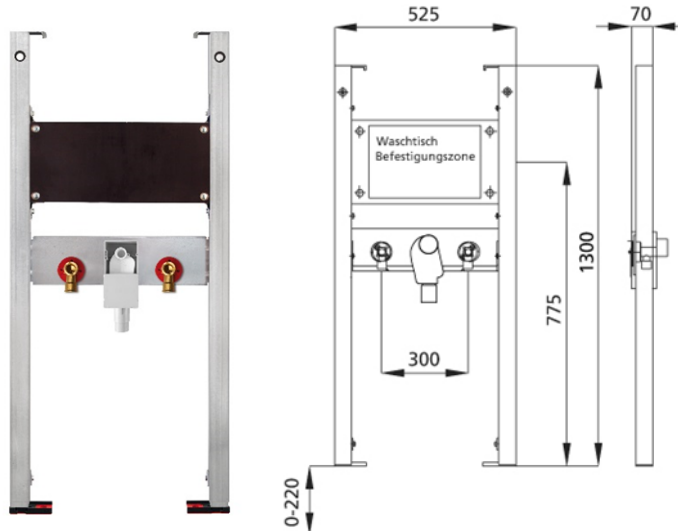

BS+ element for washbasin, 130 cm for stand fitting, barrier-free
concealed siphon Geberit, version for Paracelsus / Vitalis

Sound-insulated with optional premium wall brackets for pre-wall mounting

Intended use

- For drywall
- For installation in partial or room-height pre-wall installations
- For installation in room-high installation walls
- For mounting washbasins
- for floor-standing fittings
- For floor constructions 0-22 cm

Features

- Self-supporting sendzimir galvanized and soundproofed steel frame 48 mm
- Galvanized footrests, adjustable 0-22 cm
- Plastic feet rotatable, depth suitable for installation in U-profiles UW 50 and UW 75
- mounting distance washbasin up to 37,5 cm
- Concealed odour trap with optimum flow control and high self-cleaning capability

Scope of delivery

- 2 connection angle R 1/2
- 2 sound insulation pads
- 2 insulation sleeves
- Concealed odour trap
- Connection bend and cover chrome
- 2 hanger bolts M10
- fixing material

Make: Burda