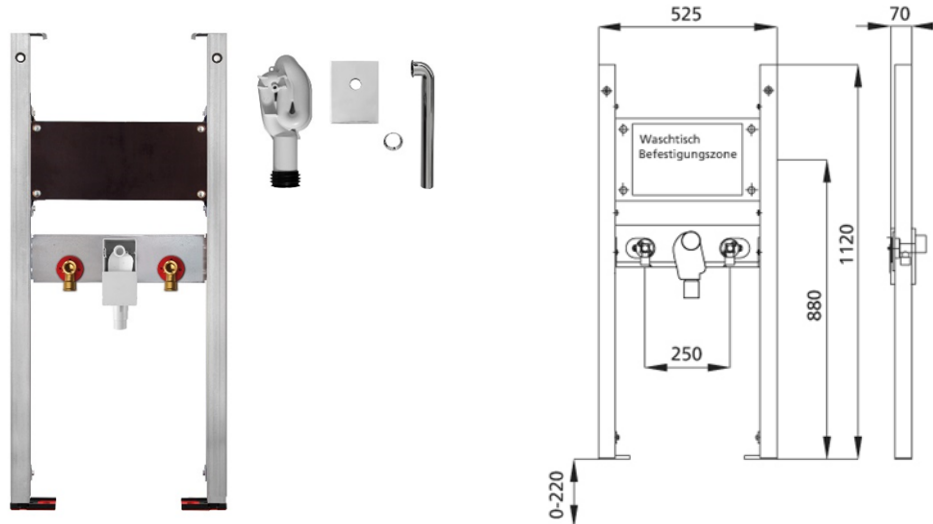

BS+ element for washbasin, 112 cm for stand fitting, barrier-free
concealed siphon Geberit, version for Paracelsus / Vitalis

Sound-insulated with optional premium wall brackets for pre-wall mounting

Intended use

- For drywall
- For installation in partial or room-height pre-wall installations
- For installation in room-high installation walls
- For mounting washbasins
- for floor-standing fittings
- For floor constructions 0-22 cm

Features

- Self-supporting sendzimir galvanized and soundproofed steel frame 48 mm
- Galvanized footrests, adjustable 0-22 cm
- Plastic feet rotatable, depth suitable for installation in U-profiles UW 50 and UW 75
- mounting distance washbasin up to 37,5 cm
- Concealed odour trap with optimum flow control and high self-cleaning capability

Scope of delivery

- 2 connection angle R 1/2
- 2 sound insulation pads
- 2 insulation sleeves
- Concealed odour trap
- Connection bend and cover chrome
- 2 hanger bolts M10
- fixing material

Make: Burda