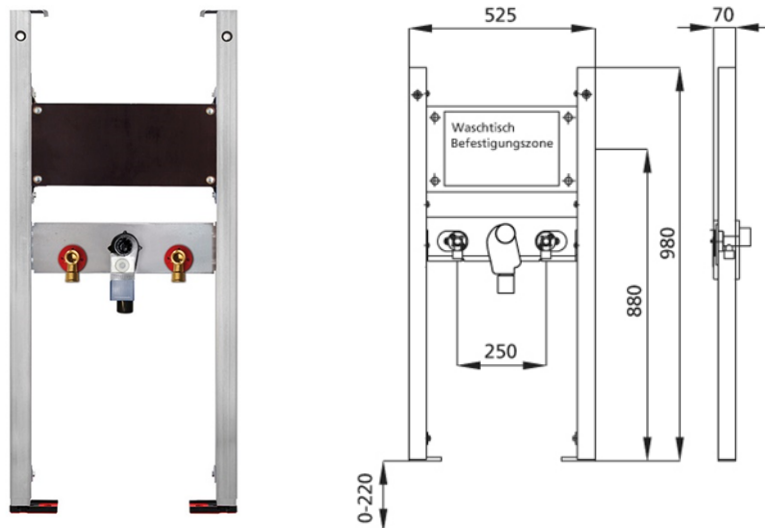

**BS+** element for washbasin, 98 cm for stand fitting, barrier-free  
concealed siphon Haas OHA 3500, version for Paracelsus / Vitalis

**Sound-insulated with optional premium wall brackets for pre-wall mounting**

#### Intended use

- For drywall
- For installation in partial or room-height pre-wall installations
- For installation in room-high installation walls
- For mounting washbasins
- for floor-standing fittings
- For floor constructions 0-22 cm

#### Features

- Self-supporting sendzimir galvanized and soundproofed steel frame 48 mm
- Galvanized footrests, adjustable 0-22 cm
- Plastic feet rotatable, depth suitable for installation in U-profiles UW 50 and UW 75
- mounting distance washbasin up to 37,5 cm
- Concealed odour trap with optimum flow control and high self-cleaning capability

#### Scope of delivery

- 2 connection angle R 1/2
- 2 sound insulation pads
- 2 insulation sleeves
- Concealed odour trap
- Connection bend and cover chrome
- 2 hanger bolts M10
- fixing material

Make: Burda