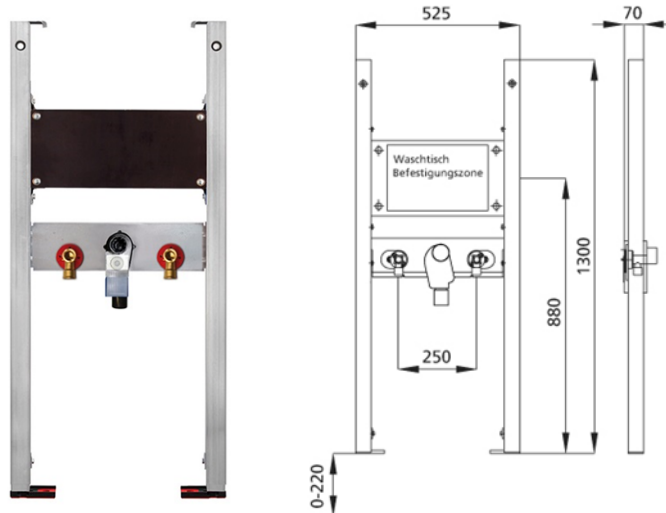

**BS+** element for washbasin, 130 cm for stand fitting, barrier-free  
concealed siphon Haas OHA 3500, version for Paracelsus / Vitalis

**Sound-insulated with optional premium wall brackets for pre-wall mounting**

#### Intended use

- For drywall
- For installation in partial or room-height pre-wall installations
- For installation in room-high installation walls
- For mounting washbasins
- for floor-standing fittings
- For floor constructions 0-22 cm

#### Features

- Self-supporting sendzimir galvanized and soundproofed steel frame 48 mm
- Galvanized footrests, adjustable 0-22 cm
- Plastic feet rotatable, depth suitable for installation in U-profiles UW 50 and UW 75
- mounting distance washbasin up to 37,5 cm
- Concealed odour trap with optimum flow control and high self-cleaning capability

#### Scope of delivery

- 2 connection angle R 1/2
- 2 sound insulation pads
- 2 insulation sleeves
- Concealed odour trap
- Connection bend and cover chrome
- 2 hanger bolts M10
- fixing material

Make: Burda