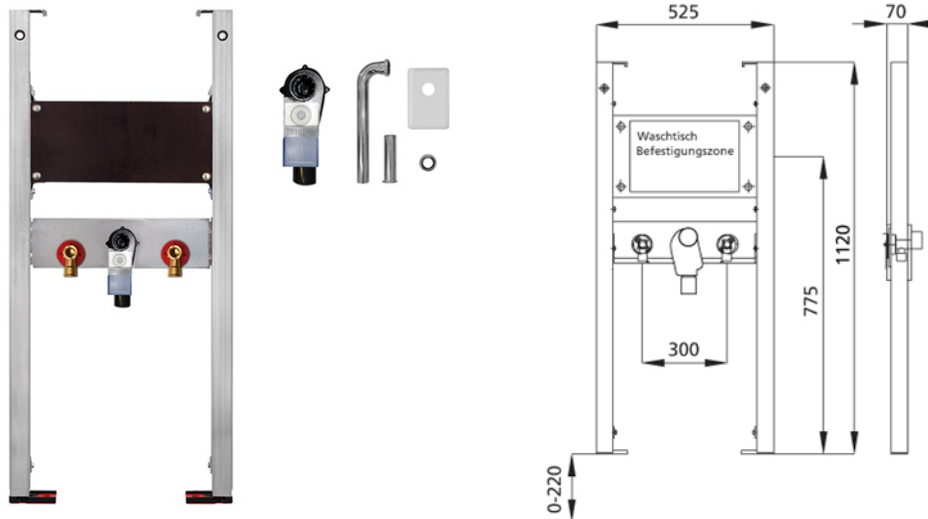

BS+ element for washbasin, 112 cm for stand fitting, barrier-free
concealed siphon Haas OHA 3500, version for Paracelsus / Vitalis

Sound-insulated with optional premium wall brackets for pre-wall mounting

Intended use

- For drywall
- For installation in partial or room-height pre-wall installations
- For installation in room-high installation walls
- For mounting washbasins
- for floor-standing fittings
- For floor constructions 0-22 cm

Features

- Self-supporting sendzimir galvanized and soundproofed steel frame 48 mm
- Galvanized footrests, adjustable 0-22 cm
- Plastic feet rotatable, depth suitable for installation in U-profiles UW 50 and UW 75
- mounting distance washbasin up to 37,5 cm
- Concealed odour trap with optimum flow control and high self-cleaning capability

Scope of delivery

- 2 connection angle R 1/2
- 2 sound insulation pads
- 2 insulation sleeves
- Concealed odour trap
- Connection bend and cover chrome
- 2 hanger bolts M10
- fixing material

Make: Burda