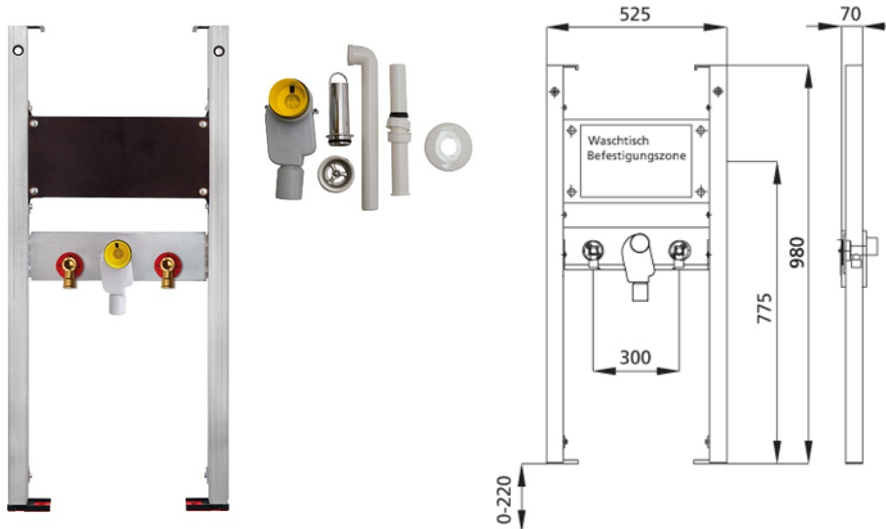

BS+ element for washbasin, 98 cm for stand fitting, barrier-free
concealed siphon Dallmer, version for Paracelsus / Vitalis

Sound-insulated with optional premium wall brackets for pre-wall mounting

Intended use

- For drywall
- For installation in partial or room-height pre-wall installations
- For installation in room-high installation walls
- For mounting washbasins
- for floor-standing fittings
- For floor constructions 0-22 cm

Features

- Self-supporting sendzimir galvanized and soundproofed steel frame 48 mm
- Galvanized footrests, adjustable 0-22 cm
- Plastic feet rotatable, depth suitable for installation in U-profiles UW 50 and UW 75
- mounting distance washbasin up to 37,5 cm
- Concealed odour trap with optimum flow control and high self-cleaning capability

Scope of delivery

- 2 connection angle R 1/2
- 2 sound insulation pads
- 2 insulation sleeves
- Concealed odour trap
- Connection bend and cover chrome
- 2 hanger bolts M10
- fixing material

Make: Burda