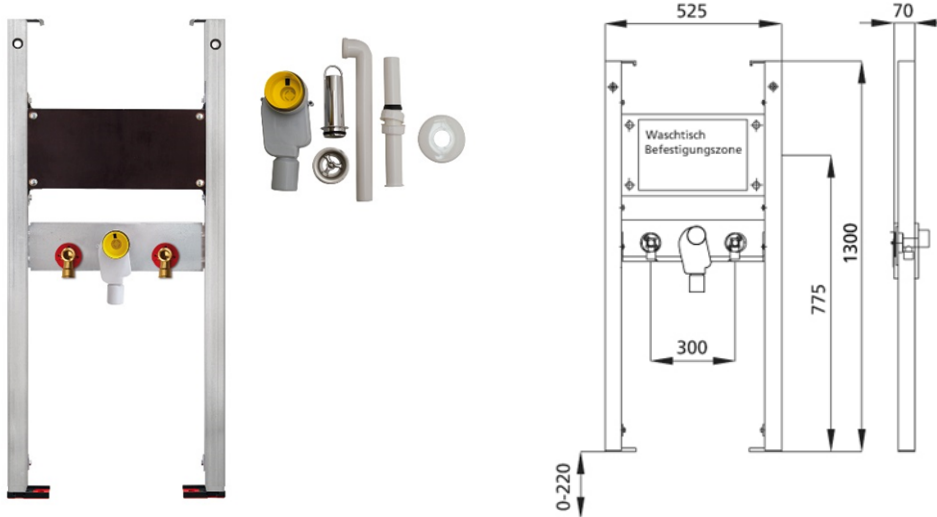

**BS+** element for washbasin, 130 cm for stand fitting, barrier-free  
concealed siphon Dallmer, version for Paracelsus / Vitalis

**Sound-insulated with optional premium wall brackets for pre-wall mounting**

#### Intended use

- For drywall
- For installation in partial or room-height pre-wall installations
- For installation in room-high installation walls
- For mounting washbasins
- for floor-standing fittings
- For floor constructions 0-22 cm

#### Features

- Self-supporting sendzimir galvanized and soundproofed steel frame 48 mm
- Galvanized footrests, adjustable 0-22 cm
- Plastic feet rotatable, depth suitable for installation in U-profiles UW 50 and UW 75
- mounting distance washbasin up to 37,5 cm
- Concealed odour trap with optimum flow control and high self-cleaning capability

#### Scope of delivery

- 2 connection angle R 1/2
- 2 sound insulation pads
- 2 insulation sleeves
- Concealed odour trap
- Connection bend and cover chrome
- 2 hanger bolts M10
- fixing material

Make: Burda