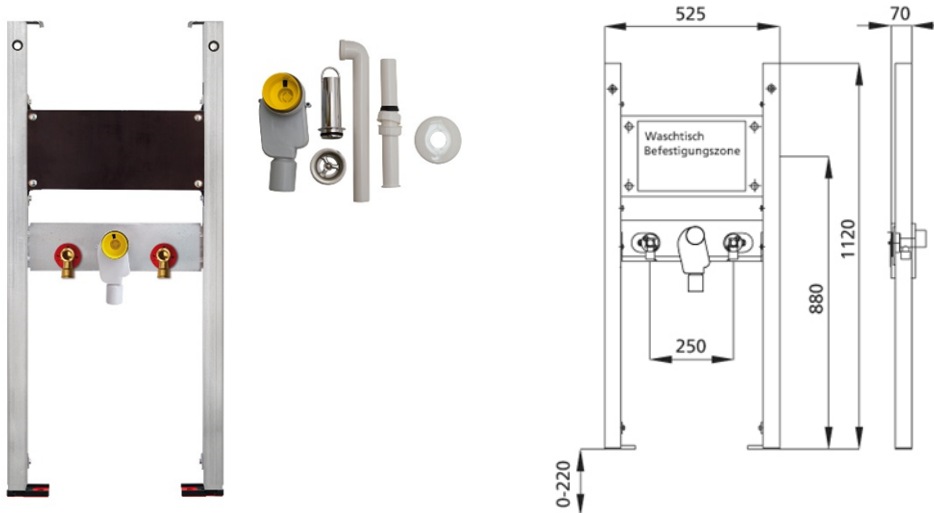

**BS+** element for washbasin, 112 cm for stand fitting, barrier-free  
concealed siphon Dallmer, version for Paracelsus / Vitalis

**Sound-insulated with optional premium wall brackets for pre-wall mounting**

#### Intended use

- For drywall
- For installation in partial or room-height pre-wall installations
- For installation in room-high installation walls
- For mounting washbasins
- for floor-standing fittings
- For floor constructions 0-22 cm

#### Features

- Self-supporting sendzimir galvanized and soundproofed steel frame 48 mm
- Galvanized footrests, adjustable 0-22 cm
- Plastic feet rotatable, depth suitable for installation in U-profiles UW 50 and UW 75
- mounting distance washbasin up to 37,5 cm
- Concealed odour trap with optimum flow control and high self-cleaning capability

#### Scope of delivery

- 2 connection angle R 1/2
- 2 sound insulation pads
- 2 insulation sleeves
- Concealed odour trap
- Connection bend and cover chrome
- 2 hanger bolts M10
- fixing material

Make: Burda