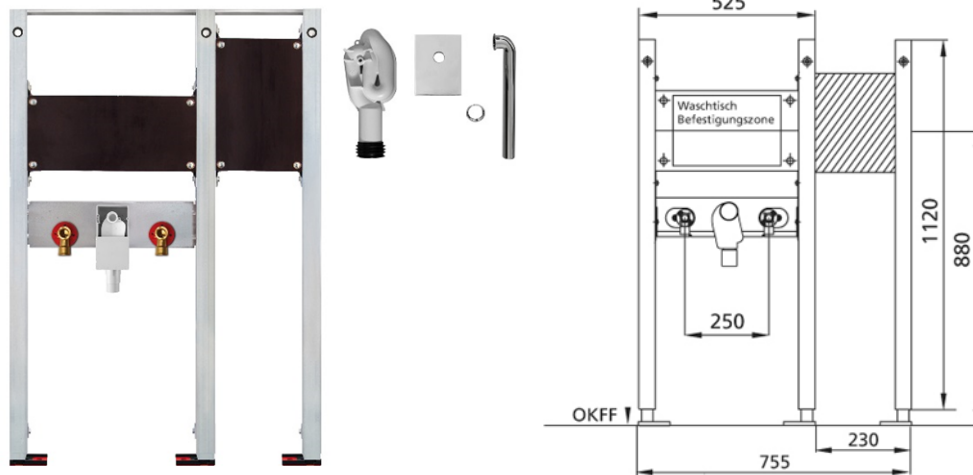

BS+ element for washbasin, 112 cm for stand fitting, barrier-free
incl. mounting plate for folding support rails pre-assembled, right
concealed siphon Geberit

Sound-insulated with optional premium wall brackets for pre-wall mounting

Intended use

- For drywall
- For installation in partial or room-height pre-wall installations
- For floor standing taps
- For installation in room-high installation walls
- Suitable for barrier-free construction
- For mounting washbasins
- for floor-standing fittings
- For floor constructions 0-22 cm

Features

- Self-supporting sendzimir galvanized and soundproofed steel frame 48 mm
- Galvanized footrests, adjustable 0-22 cm
- Plastic feet rotatable, depth suitable for installation in U-profiles UW 50 and UW 75
- mounting distance washbasin up to 37,5 cm
- Concealed odour trap with optimum flow control and high self-cleaning capability

Scope of delivery

- 2 connection angle R 1/2
- 2 sound insulation pads
- 2 insulation sleeves
- Concealed odour trap
- Connection bend and cover chrome
- incl. pre-assembled mounting plates, for folding support handles, right
- 2 hanger bolts M10
- fixing material