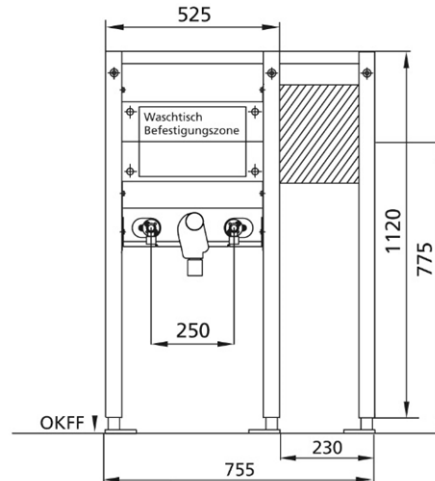

BS+ element for washbasin, 112 cm for stand fitting, barrier-free incl. mounting plate for folding support rails pre-assembled, right concealed siphon Haas OHA 3500

Sound-insulated with optional premium wall brackets for pre-wall mounting

Intended use

- For drywall
- For installation in partial or room-height pre-wall installations
- For floor standing taps
- For installation in room-high installation walls
- Suitable for barrier-free construction
- For mounting washbasins
- for floor-standing fittings
- For floor constructions 0-22 cm

Features

- Self-supporting sendzimir galvanized and soundproofed steel frame 48 mm
- Galvanized footrests, adjustable 0-22 cm
- Plastic feet rotatable, depth suitable for installation in U-profiles UW 50 and UW 75
- mounting distance washbasin up to 37,5 cm
- Concealed odour trap with optimum flow control and high self-cleaning capability

Scope of delivery

- 2 connection angle R 1/2
- 2 sound insulation pads
- 2 insulation sleeves
- Concealed odour trap
- Connection bend and cover chrome
- incl. pre-assembled mounting plates, for folding support handles, right
- 2 hanger bolts M10
- fixing material