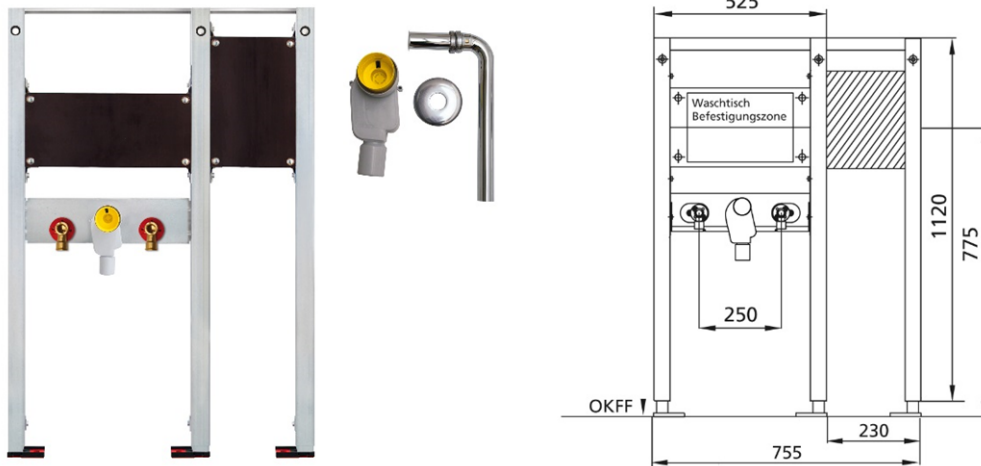

**BS+** element for washbasin, 112 cm for stand fitting, barrier-free incl. mounting plate for folding support rails pre-assembled, right concealed siphon Dallmer

**Sound-insulated with optional premium wall brackets for pre-wall mounting**

#### Intended use

- For drywall
- For installation in partial or room-height pre-wall installations
- For floor standing taps
- For installation in room-high installation walls
- Suitable for barrier-free construction
- For mounting washbasins
- for floor-standing fittings
- For floor constructions 0-22 cm

#### Features

- Self-supporting sendzimir galvanized and soundproofed steel frame 48 mm
- Galvanized footrests, adjustable 0-22 cm
- Plastic feet rotatable, depth suitable for installation in U-profiles UW 50 and UW 75
- mounting distance washbasin up to 37,5 cm
- Concealed odour trap with optimum flow control and high self-cleaning capability

#### Scope of delivery

- 2 connection angle R 1/2
- 2 sound insulation pads
- 2 insulation sleeves
- Concealed odour trap
- Connection bend and cover chrome
- incl. pre-assembled mounting plates, for folding support handles, right
- 2 hanger bolts M10
- fixing material