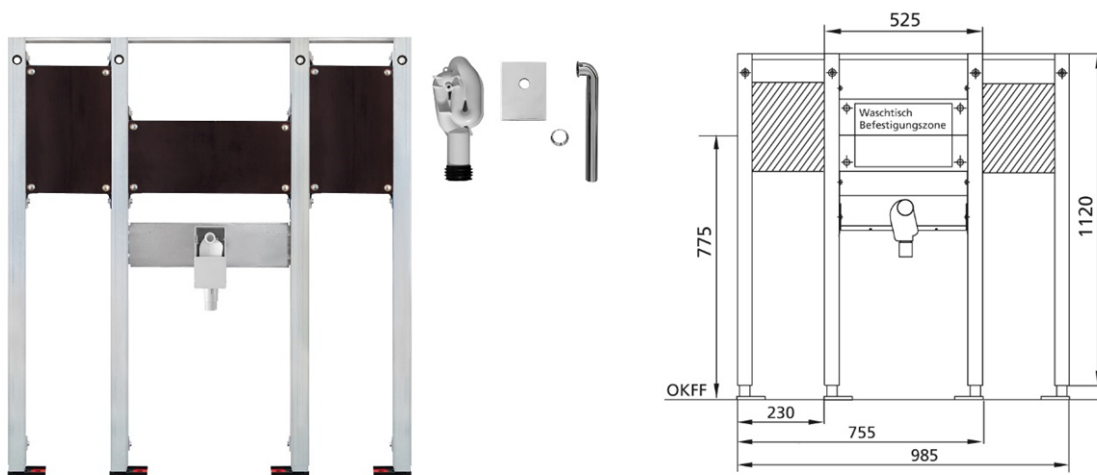

**BS+** element for washbasin, 112 cm for stand fitting, barrier-free,  
incl. mounting plate pre-assembled for folding support handles concealed  
siphon Geberit

**Sound-insulated with optional premium wall brackets for pre-wall mounting**

#### Intended use

- For drywall
- For installation in partial or room-height pre-wall installations
- For floor standing taps
- For installation in room-high installation walls
- Suitable for barrier-free construction
- For mounting washbasins
- for floor-standing fittings
- For floor constructions 0-22 cm

#### Features

- Self-supporting sendzimir galvanized and soundproofed steel frame 48 mm
- Galvanized footrests, adjustable 0-22 cm
- Plastic feet rotatable, depth suitable for installation in U-profiles UW 50 and UW 75
- mounting distance washbasin up to 37,5 cm
- Concealed odour trap with optimum flow control and high self-cleaning capability

#### Scope of delivery

- without connection angle R 1/2
- 2 sound insulation pads
- 2 insulation sleeves
- Concealed odour trap
- Connection bend and cover chrome
- incl. pre-assembled mounting plates, for folding support handles, left + right
- 2 hanger bolts M10
- fixing material