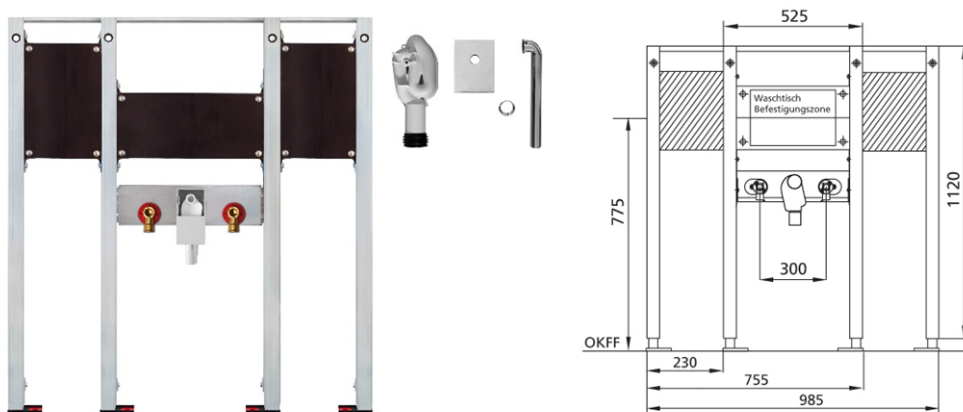

BS+ element for washbasin, 112 cm for stand fitting, barrier-free,
incl. mounting plate pre-assembled for folding support handles concealed
siphon Geberit

Sound-insulated with optional premium wall brackets for pre-wall mounting

Intended use

- For drywall
- For installation in partial or room-height pre-wall installations
- For floor standing taps
- For installation in room-high installation walls
- Suitable for barrier-free construction
- For mounting washbasins
- for floor-standing fittings
- For floor constructions 0-22 cm

Features

- Self-supporting sendzimir galvanized and soundproofed steel frame 48 mm
- Galvanized footrests, adjustable 0-22 cm
- Plastic feet rotatable, depth suitable for installation in U-profiles UW 50 and UW 75
- mounting distance washbasin up to 37,5 cm
- Concealed odour trap with optimum flow control and high self-cleaning capability

Scope of delivery

- 2 connection angle R 1/2
- 2 sound insulation pads
- 2 insulation sleeves
- Concealed odour trap
- Connection bend and cover chrome
- incl. pre-assembled mounting plates, for folding support handles, left + right
- 2 hanger bolts M10
- fixing material