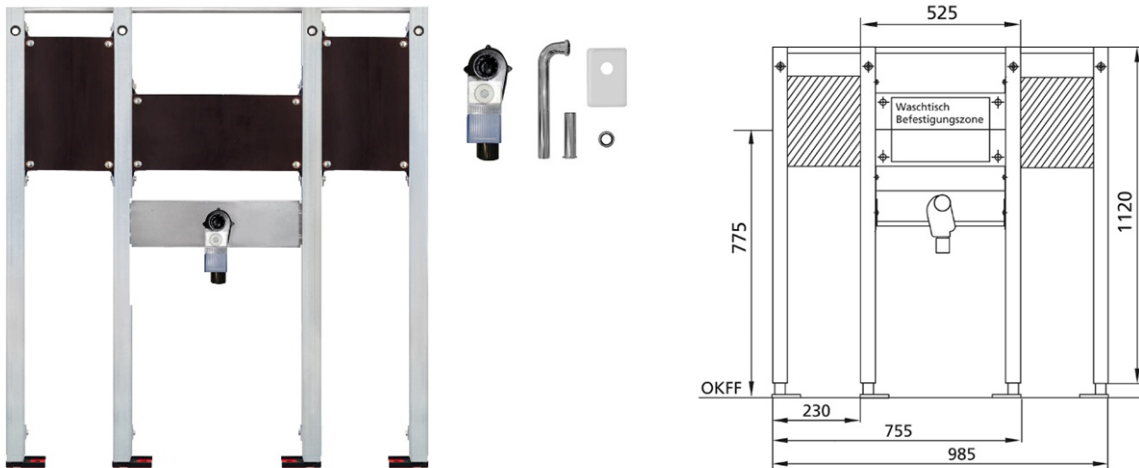

BS+ element for washbasin, 112 cm for stand fitting, barrier-free,
incl. mounting plate pre-assembled for folding support handles concealed
siphon Haas OHA 3500

Sound-insulated with optional premium wall brackets for pre-wall mounting

Intended use

- For drywall
- For installation in partial or room-height pre-wall installations
- For floor standing taps
- For installation in room-high installation walls
- Suitable for barrier-free construction
- For mounting washbasins
- for floor-standing fittings
- For floor constructions 0-22 cm

Features

- Self-supporting sendzimir galvanized and soundproofed steel frame 48 mm
- Galvanized footrests, adjustable 0-22 cm
- Plastic feet rotatable, depth suitable for installation in U-profiles UW 50 and UW 75
- mounting distance washbasin up to 37,5 cm
- Concealed odour trap with optimum flow control and high self-cleaning capability

Scope of delivery

- without connection angle R 1/2
- 2 sound insulation pads
- 2 insulation sleeves
- Concealed odour trap
- Connection bend and cover chrome
- incl. pre-assembled mounting plates, for folding support handles, left + right
- 2 hanger bolts M10
- fixing material