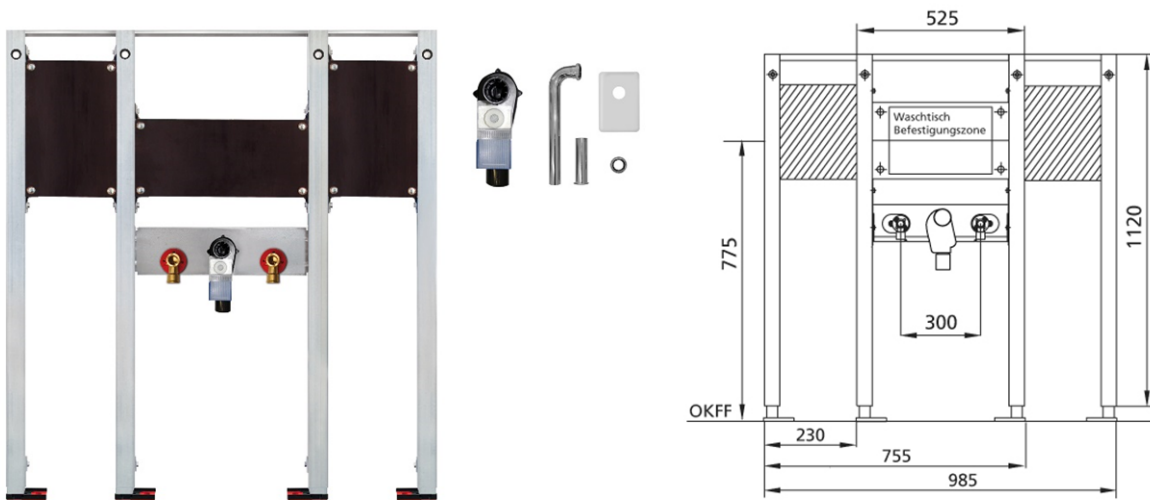

**BS+** element for washbasin, 112 cm for stand fitting, barrier-free,  
incl. mounting plate pre-assembled for folding support handles concealed  
siphon Haas OHA 3500

**Sound-insulated with optional premium wall brackets for pre-wall mounting**

#### Intended use

- For drywall
- For installation in partial or room-height pre-wall installations
- For floor standing taps
- For installation in room-high installation walls
- Suitable for barrier-free construction
- For mounting washbasins
- for floor-standing fittings
- For floor constructions 0-22 cm

#### Features

- Self-supporting sendzimir galvanized and soundproofed steel frame 48 mm
- Galvanized footrests, adjustable 0-22 cm
- Plastic feet rotatable, depth suitable for installation in U-profiles UW 50 and UW 75
- mounting distance washbasin up to 37,5 cm
- Concealed odour trap with optimum flow control and high self-cleaning capability

#### Scope of delivery

- 2 connection angle R 1/2
- 2 sound insulation pads
- 2 insulation sleeves
- Concealed odour trap
- Connection bend and cover chrome
- incl. pre-assembled mounting plates, for folding support handles, left + right
- 2 hanger bolts M10
- fixing material