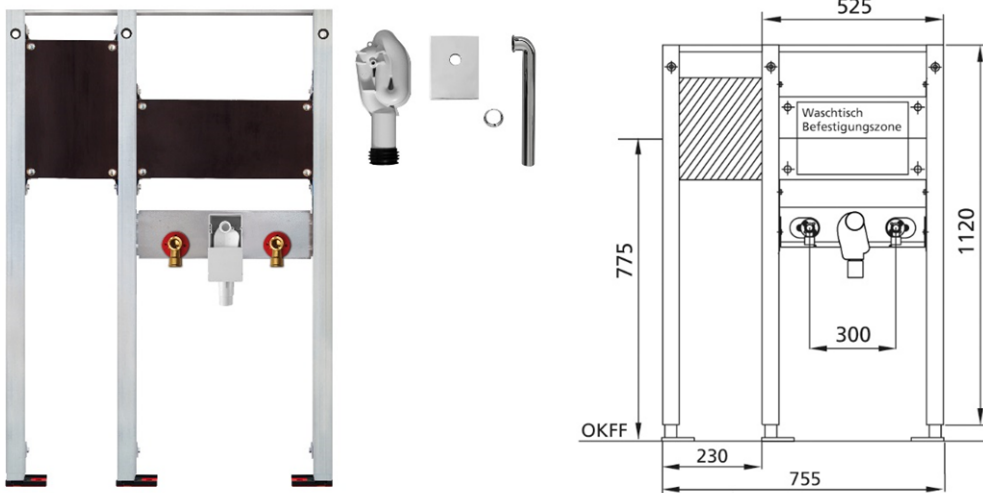

**BS+** element for washbasin, 112 cm for stand fitting, barrier-free  
incl. mounting plate for folding support rails pre-assembled, left  
concealed siphon Geberit

**Sound-insulated with optional premium wall brackets for pre-wall mounting**

#### Intended use

- For drywall
- For installation in partial or room-height pre-wall installations
- For floor standing taps
- For installation in room-high installation walls
- Suitable for barrier-free construction
- For mounting washbasins
- for floor-standing fittings
- For floor constructions 0-22 cm

#### Features

- Self-supporting sendzimir galvanized and soundproofed steel frame 48 mm
- Galvanized footrests, adjustable 0-22 cm
- Plastic feet rotatable, depth suitable for installation in U-profiles UW 50 and UW 75
- mounting distance washbasin up to 37,5 cm
- Concealed odour trap with optimum flow control and high self-cleaning capability

#### Scope of delivery

- 2 connection angle R 1/2
- 2 sound insulation pads
- 2 insulation sleeves
- Concealed odour trap
- Connection bend and cover chrome
- incl. pre-assembled mounting plates, for folding support handles, left
- 2 hanger bolts M10
- fixing material