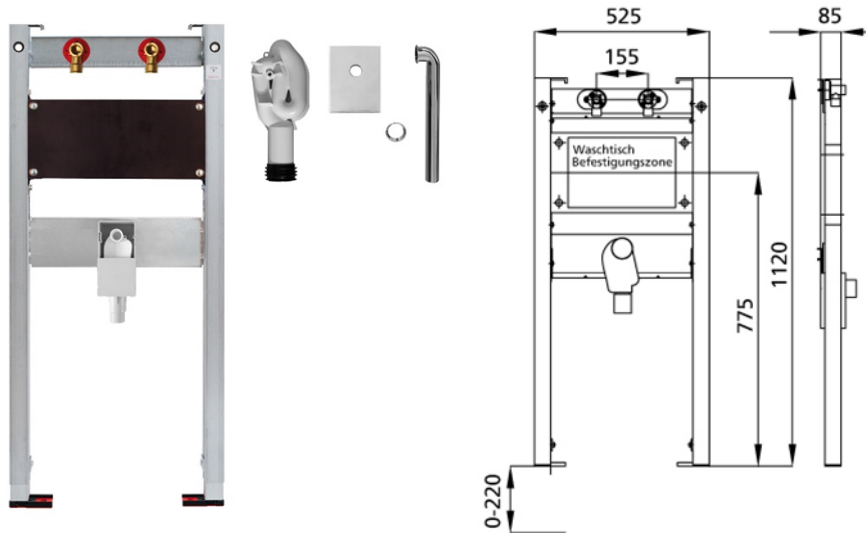

BS+ element for washbasin, 112 cm for wall fitting, barrier-free
concealed siphon Geberit

Sound-insulated with optional premium wall brackets for pre-wall mounting

Intended use

- For drywall
- For installation in partial or room-height pre-wall installations
- For installation in room-high installation walls
- For mounting washbasins
- For floor constructions 0-22 cm

Features

- Self-supporting sendzimir galvanized and soundproofed steel frame 48 mm
- Galvanized footrests, adjustable 0-22 cm
- Plastic feet rotatable, depth suitable for installation in U-profiles UW 50 and UW 75
- mounting distance washbasin up to 37,5 cm
- Concealed odour trap with optimum flow control and high self-cleaning capability

Scope of delivery

- 2 connection angle R 1/2
- 2 sound insulation pads
- 2 insulation sleeves
- Concealed odour trap
- Connection bend and cover chrome
- 2 hanger bolts M10
- fixing material

Make: Burda

Type: BS+

Item no.: 212343.00