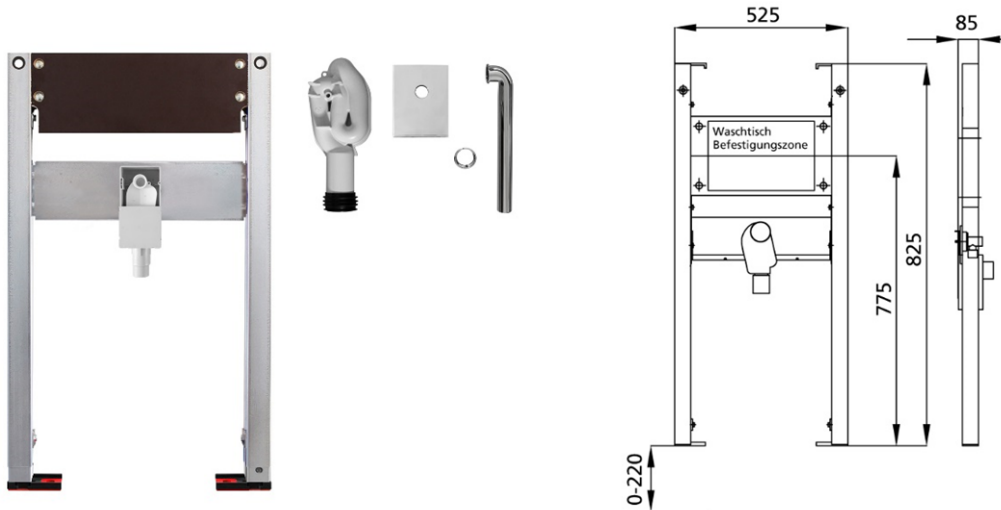

BS+ element for washbasin, 82,5 cm for stand fitting, barrier-free
concealed siphon Geberit

Sound-insulated with optional premium wall brackets for pre-wall mounting

Intended use

- For drywall
- For installation in partial or room-height pre-wall installations
- For installation in room-high installation walls
- For mounting washbasins
- For floor standing taps
- For floor constructions 0-22 cm

Features

- Self-supporting sendzimir galvanized and soundproofed steel frame 48 mm
- Galvanized footrests, adjustable 0-22 cm
- Plastic feet rotatable, depth suitable for installation in U-profiles UW 50 and UW 75
- mounting distance washbasin up to 37,5 cm
- Concealed odour trap with optimum flow control and high self-cleaning capability

Scope of delivery

- without connection angle R 1/2
- 2 sound insulation pads
- 2 insulation sleeves
- Concealed odour trap
- Connection bend and cover chrome
- 2 hanger bolts M10
- fixing material

Make: Burda